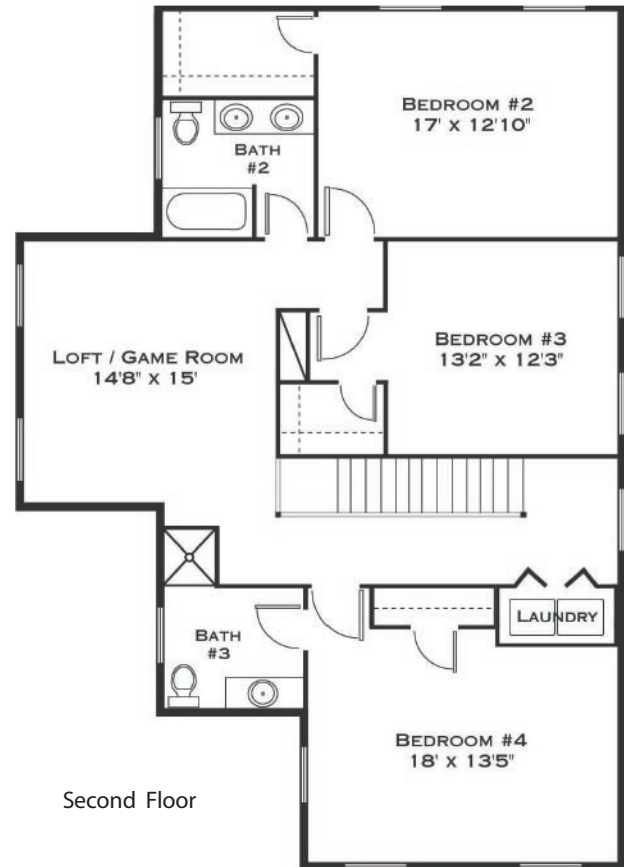

# THE RUTLEDGE

2,710 SQ. FT. | 4 BEDROOMS | 3 1/2 BATHS

different. by design.