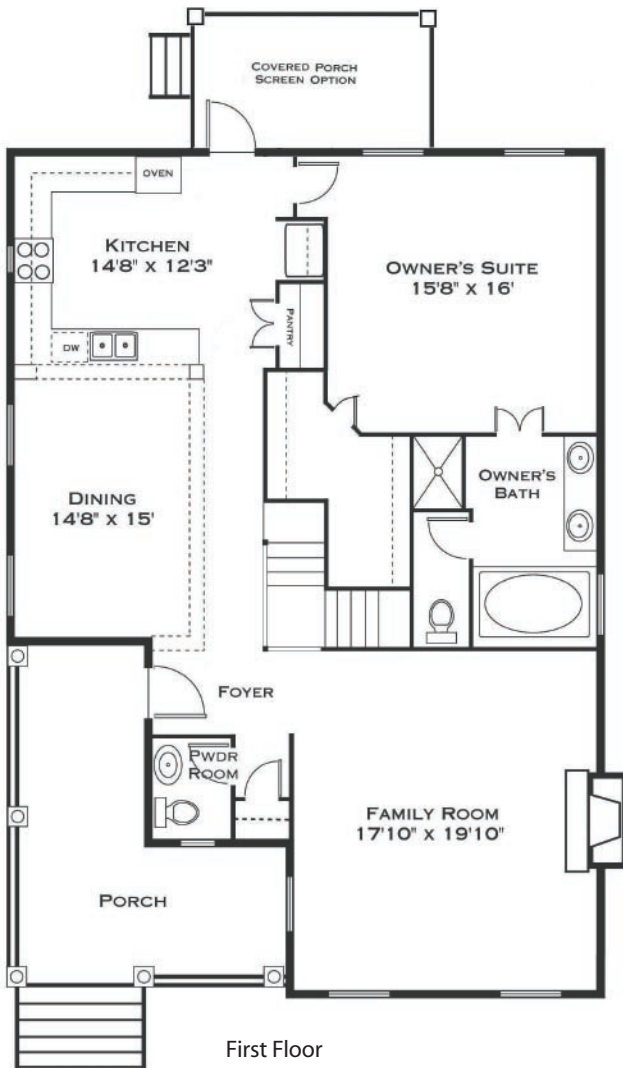

# THE RUTLEDGE

2,710 SQ. FT. | 4 BEDROOMS | 3 1/2 BATHS

different. by design.