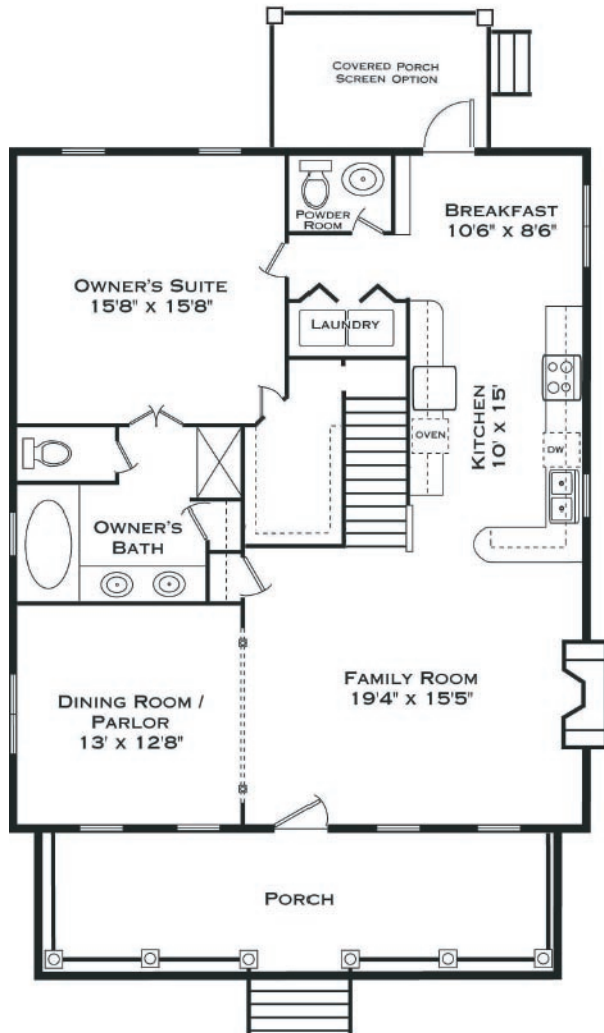

# THE BEAUFAIN

2,337 SQ. FT. | 3 BEDROOMS | 2 1/2 BATHS

First Floor

Second Floor

different. by design.