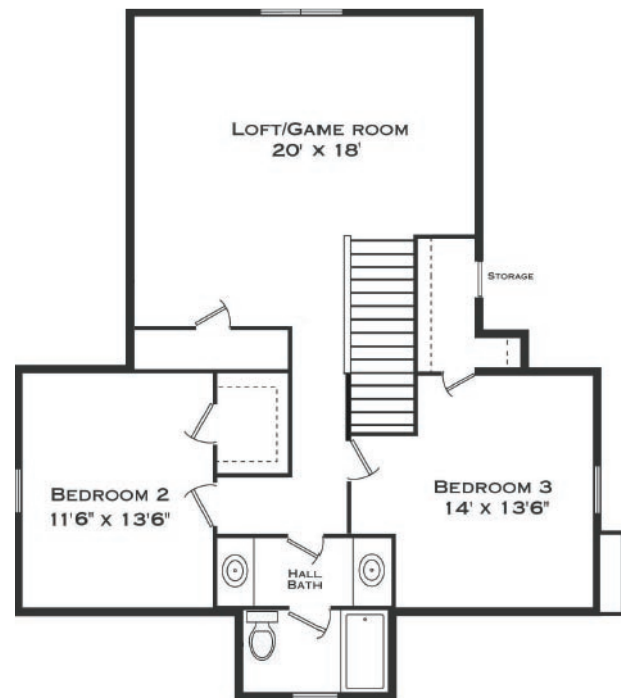

# THE BEAUFAIN

2,337 SQ. FT. | 3 BEDROOMS | 2 1/2 BATHS

First Floor

Second Floor

different. by design.