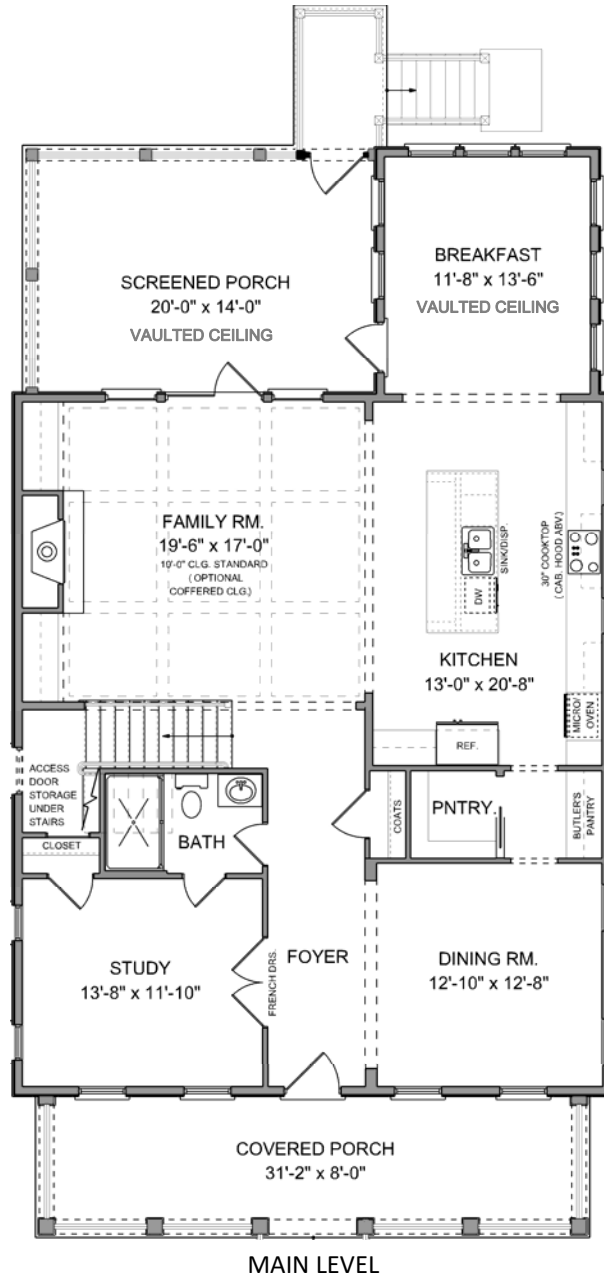

1425 TIDAL MILL PLACE

3,497 SQ. FT. | 5 BEDROOMS | 4 BATHS

different. by design.

474 Wando Park Boulevard, Suite 106 | Mount Pleasant, SC 29464 | T: (843)849-2929 | F: (843)849-8771
www.Cline-Homes.com

1425 TIDAL MILL PLACE

2,897 SQ. FT. | 5 BEDROOMS | 4 BATHS

different. by design.

1425 TIDAL MILL PLACE

600 HTD SQ. FT. | 600 SQ. FT. 2 CAR GARAGE

different. by design.

474 Wando Park Boulevard, Suite 106 | Mount Pleasant, SC 29464 | T: (843)849-2929 | F: (843)849-8771
www.Cline-Homes.com