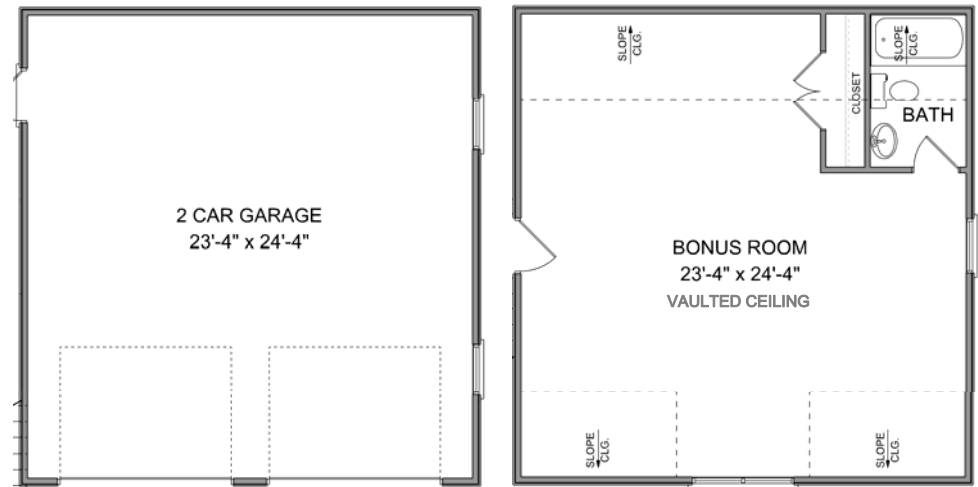

1425 TIDAL MILL PLACE

3,497 SQ. FT. | 5 BEDROOMS | 4 BATHS

different. by design.

474 Wando Park Boulevard, Suite 106 | Mount Pleasant, SC 29464 | T: (843)849-2929 | F: (843)849-8771
www.Cline-Homes.com

1425 TIDAL MILL PLACE

2,897 SQ. FT. | 5 BEDROOMS | 4 BATHS

different. by design.

1425 TIDAL MILL PLACE

600 HTD SQ. FT. | 600 SQ. FT. 2 CAR GARAGE

different. by design.

474 Wando Park Boulevard, Suite 106 | Mount Pleasant, SC 29464 | T: (843)849-2929 | F: (843)849-8771
www.Cline-Homes.com