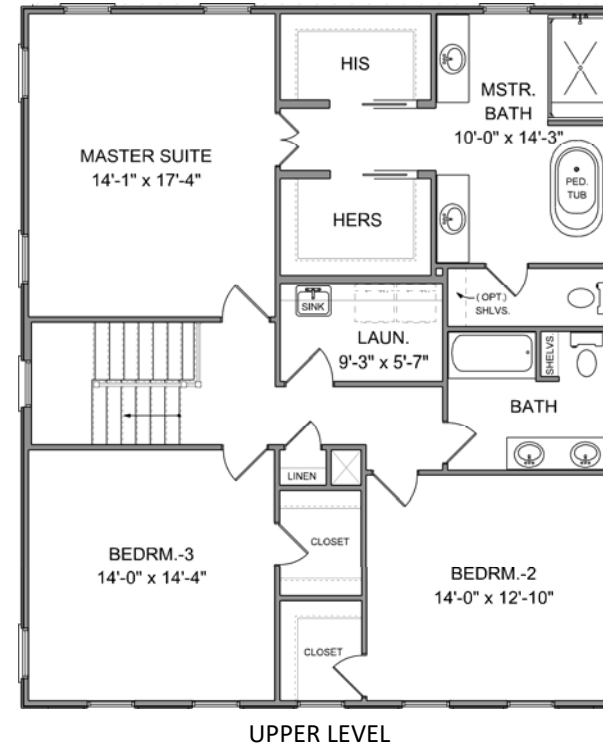

1425 TIDAL MILL PLACE

3,497 SQ. FT. | 5 BEDROOMS | 4 BATHS

different. by design.

474 Wando Park Boulevard, Suite 106 | Mount Pleasant, SC 29464 | T: (843)849-2929 | F: (843)849-8771
www.Cline-Homes.com

1425 TIDAL MILL PLACE

2,897 SQ. FT. | 5 BEDROOMS | 4 BATHS

different. by design.

1425 TIDAL MILL PLACE

600 HTD SQ. FT. | 600 SQ. FT. 2 CAR GARAGE

different. by design.

474 Wando Park Boulevard, Suite 106 | Mount Pleasant, SC 29464 | T: (843)849-2929 | F: (843)849-8771
www.Cline-Homes.com