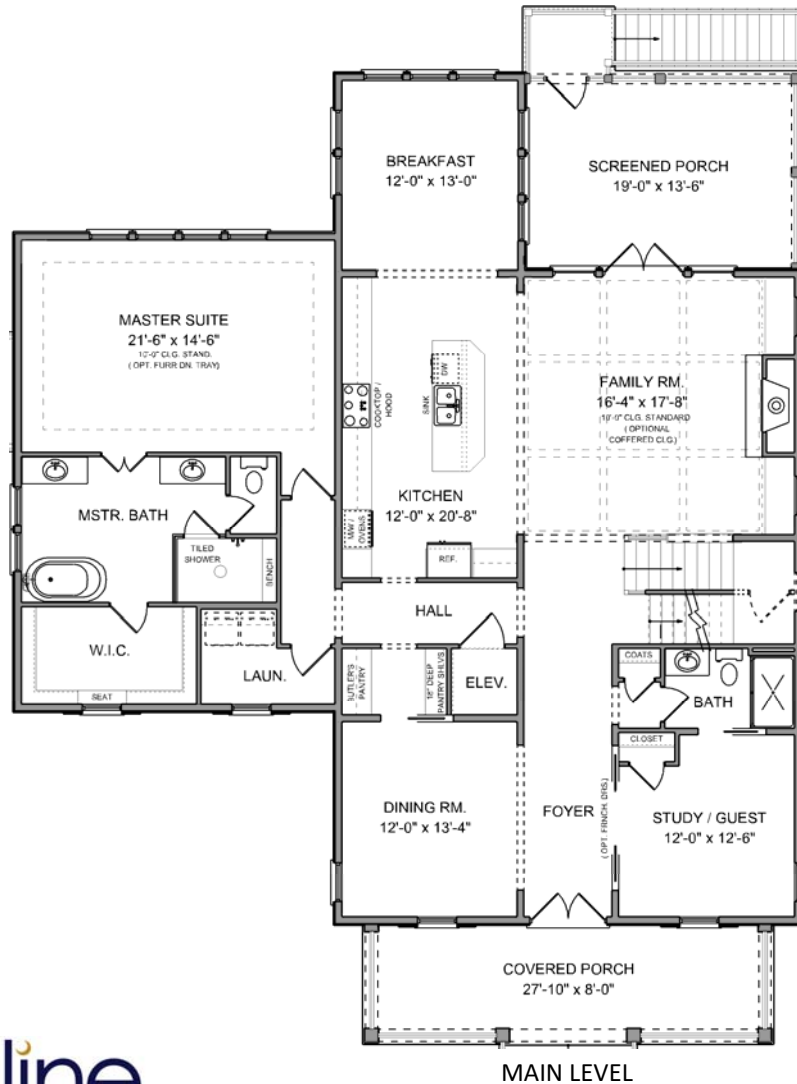

# 1962 BELLONA STREET

4,376 SQ. FT. | 6 BEDROOMS | 5 BATHS

*different. by design.*

474 Wando Park Boulevard, Suite 106 | Mount Pleasant, SC 29464 | T: (843)849-2929 | F: (843)849-8771  
[www.Cline-Homes.com](http://www.Cline-Homes.com)

# 1962 BELLONA STREET

4,376 SQ. FT. | 6 BEDROOMS | 5 BATHS

*different. by design.*