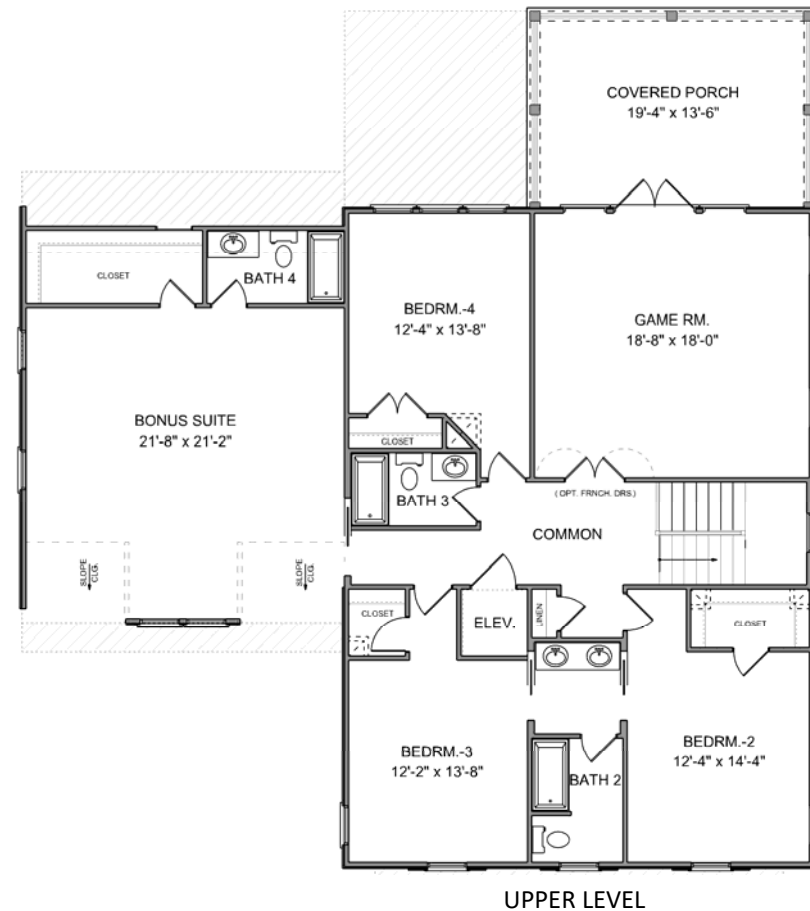

# 1962 BELLONA STREET

4,376 SQ. FT. | 6 BEDROOMS | 5 BATHS

*different. by design.*

474 Wando Park Boulevard, Suite 106 | Mount Pleasant, SC 29464 | T: (843)849-2929 | F: (843)849-8771  
[www.Cline-Homes.com](http://www.Cline-Homes.com)

# 1962 BELLONA STREET

4,376 SQ. FT. | 6 BEDROOMS | 5 BATHS

*different. by design.*