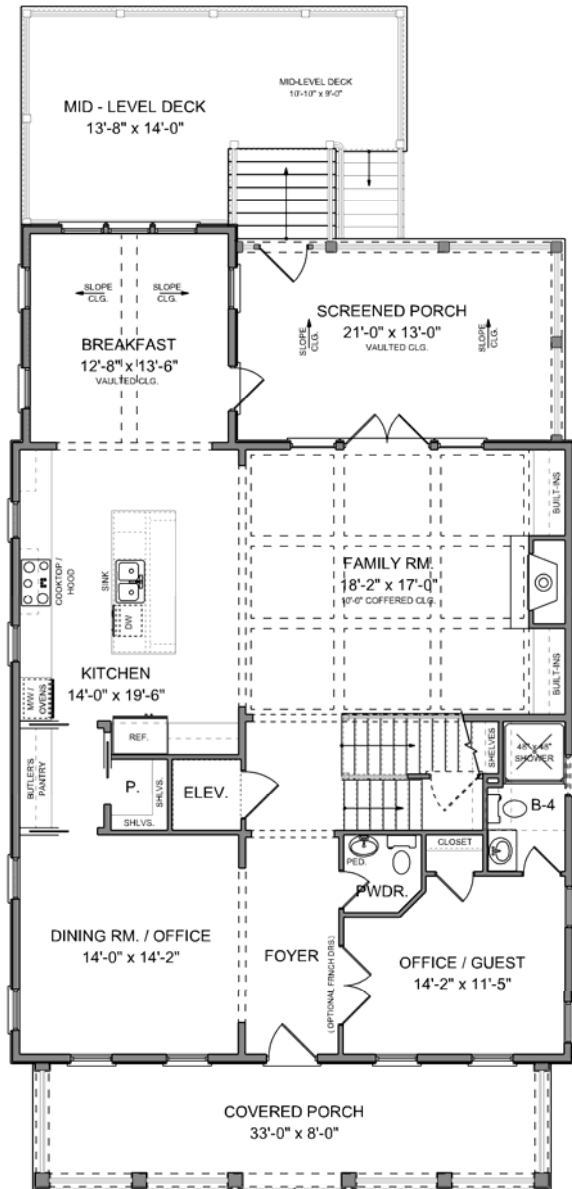

## 1918 BELLONA STREET

---

4,151 SQ. FT. | 4-5 BEDROOMS | 4.5 BATHS

different. by design.

474 Wando Park Boulevard, Suite 106 | Mount Pleasant, SC 29464 | T: (843)849-2929 | F: (843)849-8771  
[www.Cline-Homes.com](http://www.Cline-Homes.com)

# 1918 BELLONA STREET

4,151 SQ. FT. | 4-5 BEDROOMS | 4.5 BATHS

MAIN LEVEL

UPPER LEVEL

ATTIC LEVEL

*different. by design.*

474 Wando Park Boulevard, Suite 106 | Mount Pleasant, SC 29464 | T: (843)849-2929 | F: (843)849-8771