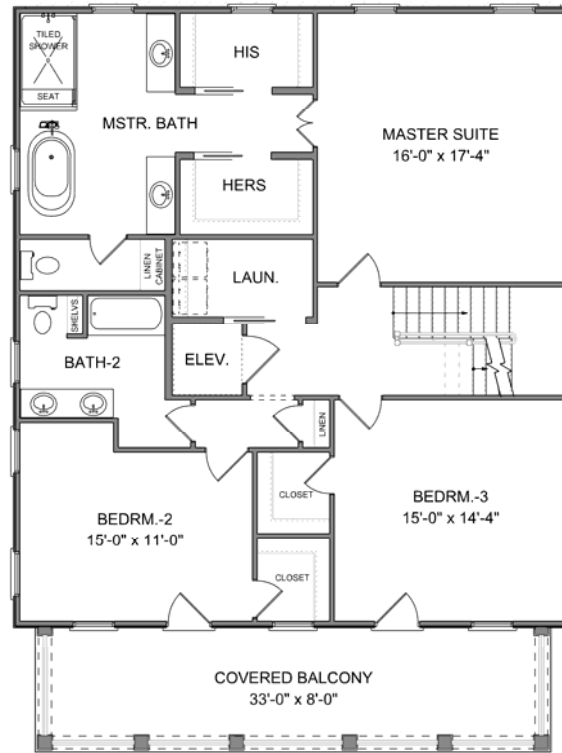

## 1918 BELLONA STREET

---

4,151 SQ. FT. | 4-5 BEDROOMS | 4.5 BATHS

different. by design.

474 Wando Park Boulevard, Suite 106 | Mount Pleasant, SC 29464 | T: (843)849-2929 | F: (843)849-8771  
[www.Cline-Homes.com](http://www.Cline-Homes.com)

# 1918 BELLONA STREET

4,151 SQ. FT. | 4-5 BEDROOMS | 4.5 BATHS

MAIN LEVEL

UPPER LEVEL

ATTIC LEVEL

*different. by design.*

474 Wando Park Boulevard, Suite 106 | Mount Pleasant, SC 29464 | T: (843)849-2929 | F: (843)849-8771