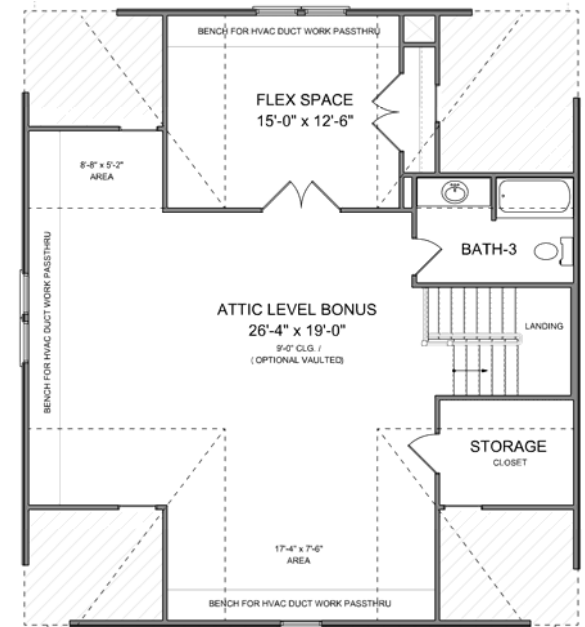

## 1918 BELLONA STREET

---

4,151 SQ. FT. | 4-5 BEDROOMS | 4.5 BATHS

different. by design.

474 Wando Park Boulevard, Suite 106 | Mount Pleasant, SC 29464 | T: (843)849-2929 | F: (843)849-8771  
[www.Cline-Homes.com](http://www.Cline-Homes.com)

# 1918 BELLONA STREET

4,151 SQ. FT. | 4-5 BEDROOMS | 4.5 BATHS

MAIN LEVEL

UPPER LEVEL

ATTIC LEVEL

*different. by design.*

474 Wando Park Boulevard, Suite 106 | Mount Pleasant, SC 29464 | T: (843)849-2929 | F: (843)849-8771