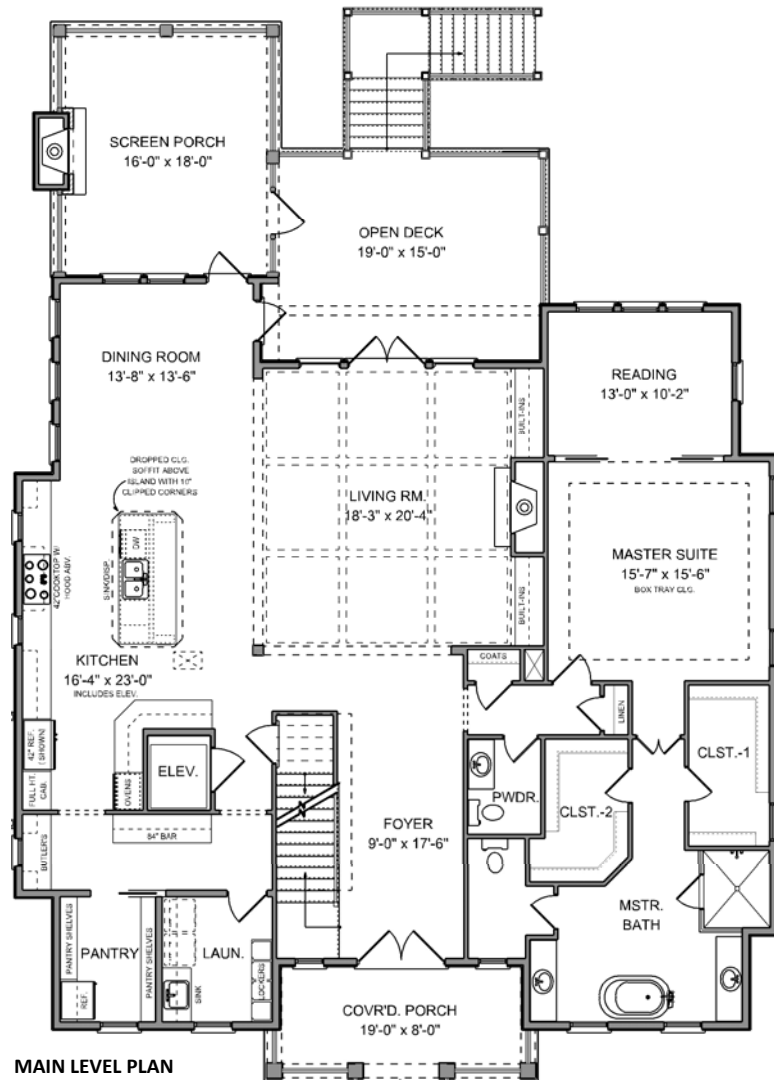

# 553 WADING PLACE

4,314 SQ. FT. | 4-5 BEDROOMS | 4.5 BATHS

**\$1,695,000**

*different. by design.*

474 Wando Park Boulevard, Suite 106 | Mount Pleasant, SC 29464 | T: (843)849-2929 | F: (843)849-8771  
[www.Cline-Homes.com](http://www.Cline-Homes.com)

# 553 WADING PLACE

4,314 SQ. FT. | 4-5 BEDROOMS | 4.5 BATHS

*different. by design.*

474 Wando Park Boulevard, Suite 106 | Mount Pleasant, SC 29464 | T: (843)849-2929 | F: (843)849-8771  
[www.Cline-Homes.com](http://www.Cline-Homes.com)