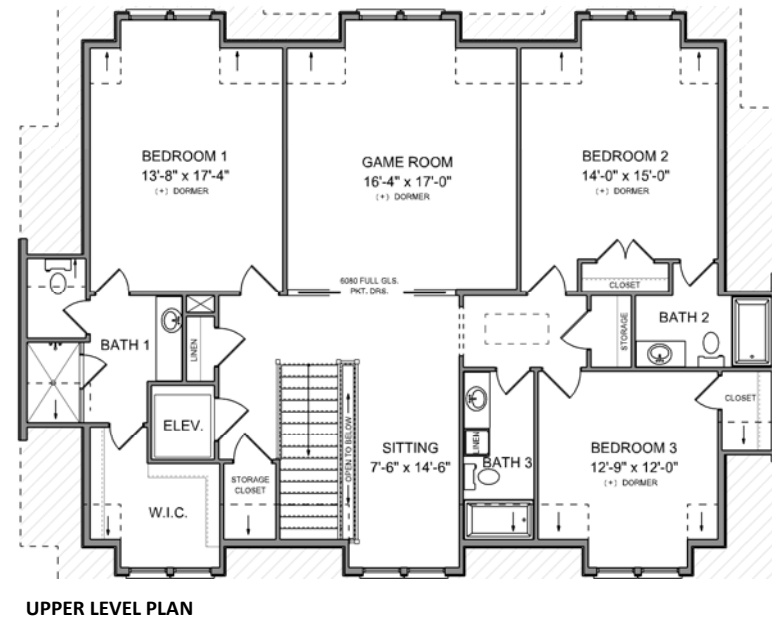

# 553 WADING PLACE

4,314 SQ. FT. | 4-5 BEDROOMS | 4.5 BATHS

**\$1,695,000**

*different. by design.*

474 Wando Park Boulevard, Suite 106 | Mount Pleasant, SC 29464 | T: (843)849-2929 | F: (843)849-8771  
[www.Cline-Homes.com](http://www.Cline-Homes.com)

# 553 WADING PLACE

4,314 SQ. FT. | 4-5 BEDROOMS | 4.5 BATHS

*different. by design.*

474 Wando Park Boulevard, Suite 106 | Mount Pleasant, SC 29464 | T: (843)849-2929 | F: (843)849-8771  
[www.Cline-Homes.com](http://www.Cline-Homes.com)