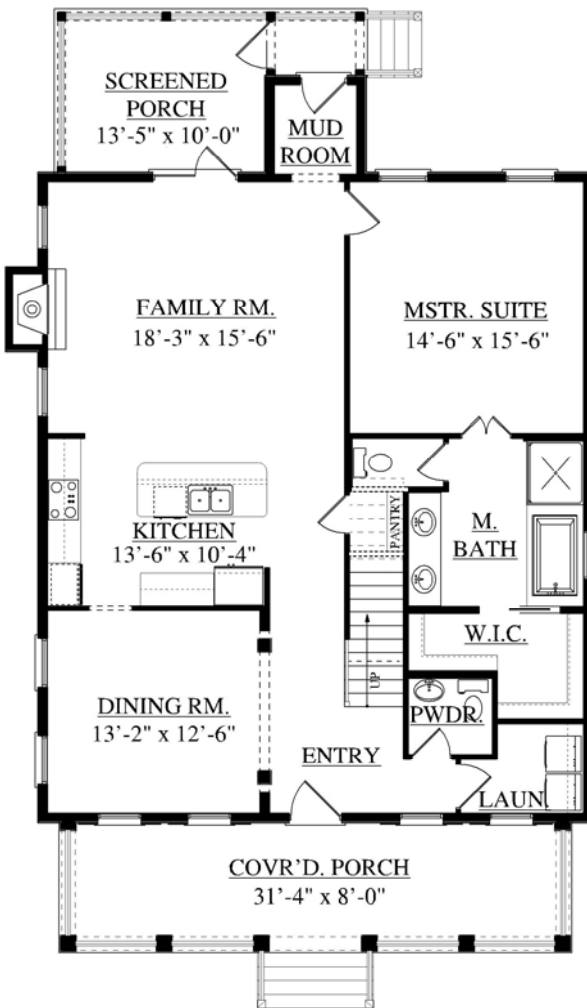

# THE MARION

2,542 SQ. FT. | 3 BEDROOMS | 2.5 BATHS

MAIN LEVEL PLAN

UPPER LEVEL PLAN

different. by design.