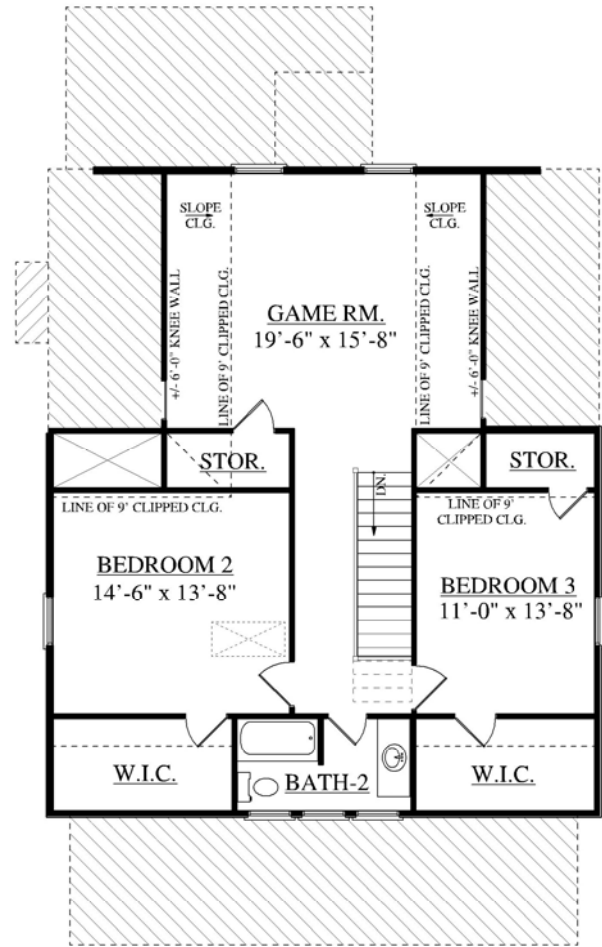

# THE MARION

2,542 SQ. FT. | 3 BEDROOMS | 2.5 BATHS

MAIN LEVEL PLAN

UPPER LEVEL PLAN

different. by design.