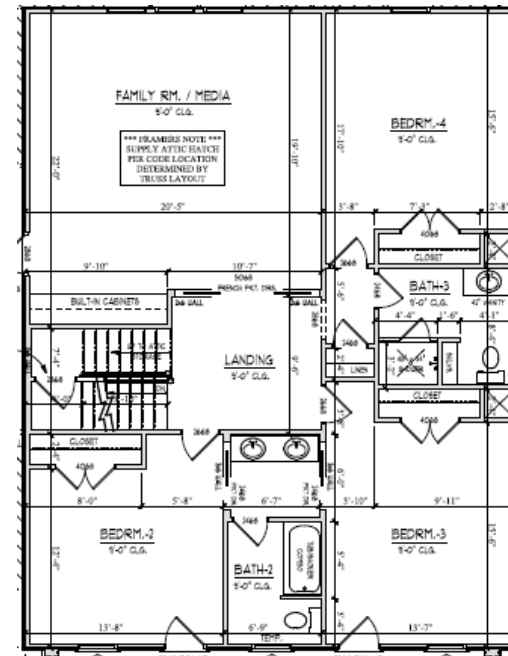

THE PINCKNEY

3,946 SQ. FT. | 4 BEDROOMS | 3.5 BATHS

different. by design.

THE PINCKNEY

3,946 SQ. FT. | 4 BEDROOMS | 3.5 BATHS

different. by design.

MAIN LEVEL

UPPER LEVEL