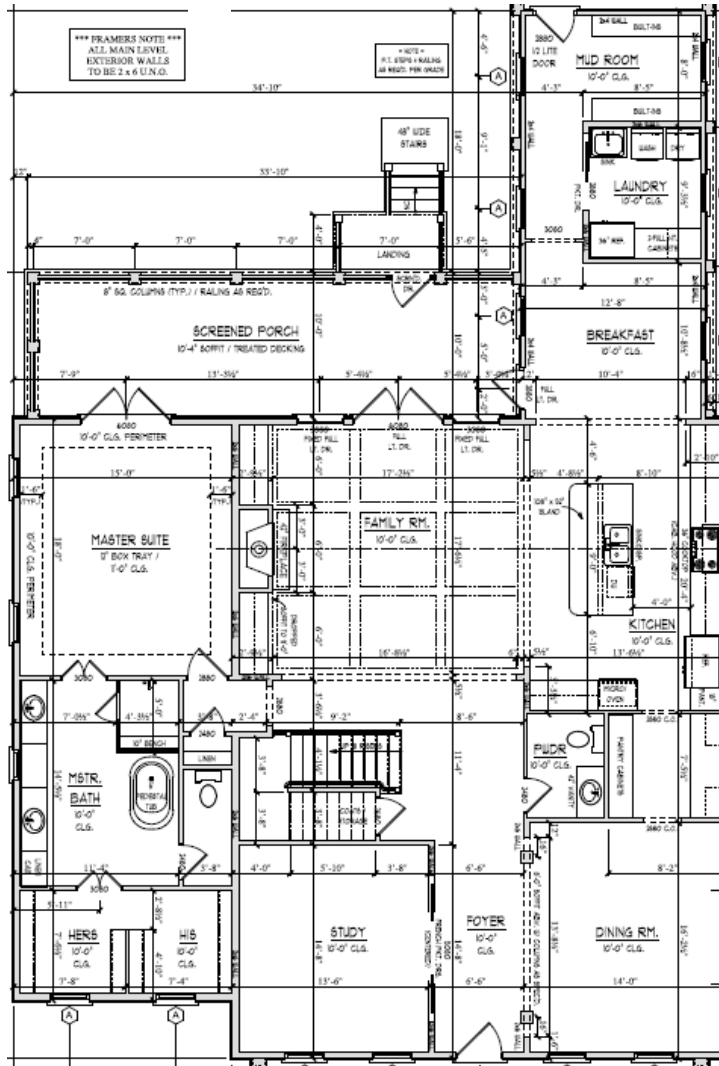

THE PINCKNEY

3,946 SQ. FT. | 4 BEDROOMS | 3.5 BATHS

different. by design.

THE PINCKNEY

3,946 SQ. FT. | 4 BEDROOMS | 3.5 BATHS

different. by design.

MAIN LEVEL

UPPER LEVEL