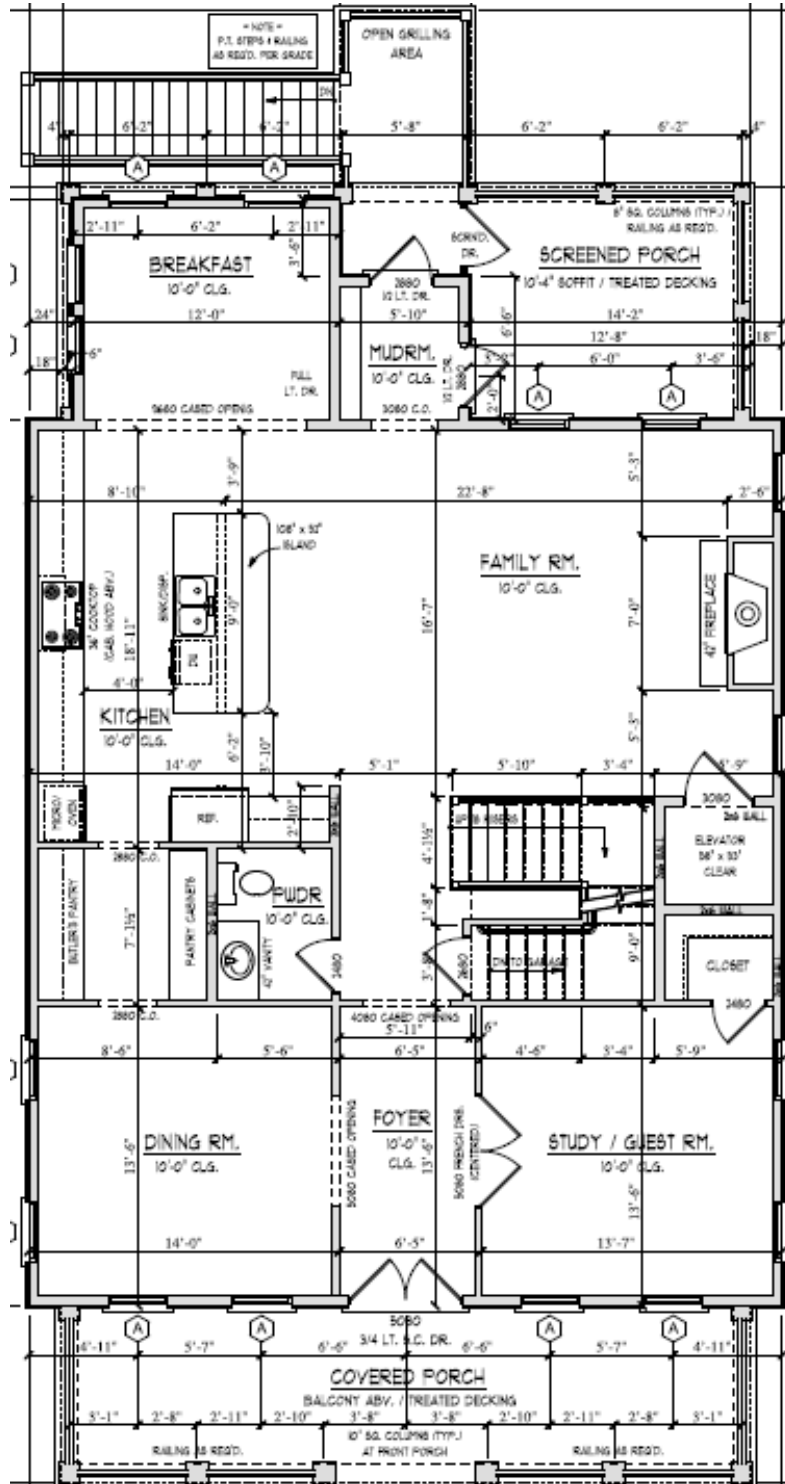

THE EDISTO

3,626,Sq. Ft. | 5 BEDROOMS | 3.5 BATHS

FRONT ELEVATION

different. by design.

cline-homes.com

THE EDISTO

3,626,Sq. Ft. | 5 BEDROOMS | 3.5 BATHS

FIRST FLOOR

different. by design.

cline-homes.com

THE EDISTO

3,626,Sq. Ft. | 5 BEDROOMS | 3.5 BATHS

FIRST FLOOR

THIRD FLOOR

different. by design.

cline-homes.com