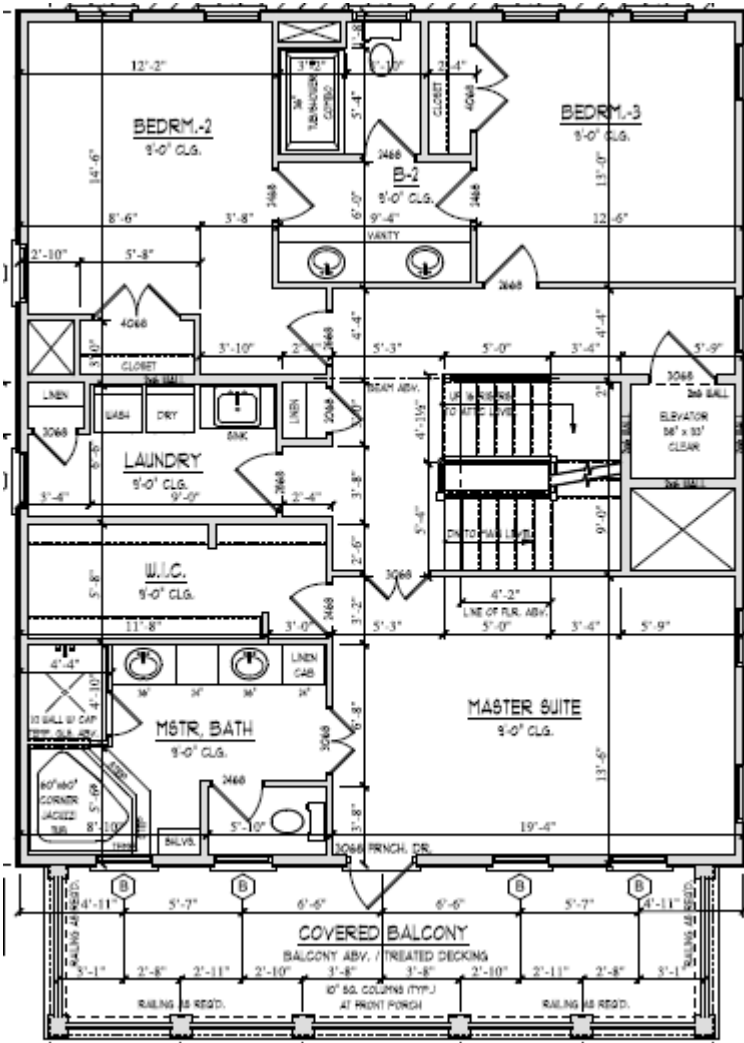

THE EDISTO

3,626,Sq. Ft. | 5 BEDROOMS | 3.5 BATHS

FRONT ELEVATION

different. by design.

cline-homes.com

THE EDISTO

3,626,Sq. Ft. | 5 BEDROOMS | 3.5 BATHS

FIRST FLOOR

different. by design.

cline-homes.com

THE EDISTO

3,626,Sq. Ft. | 5 BEDROOMS | 3.5 BATHS

FIRST FLOOR

THIRD FLOOR

different. by design.

cline-homes.com