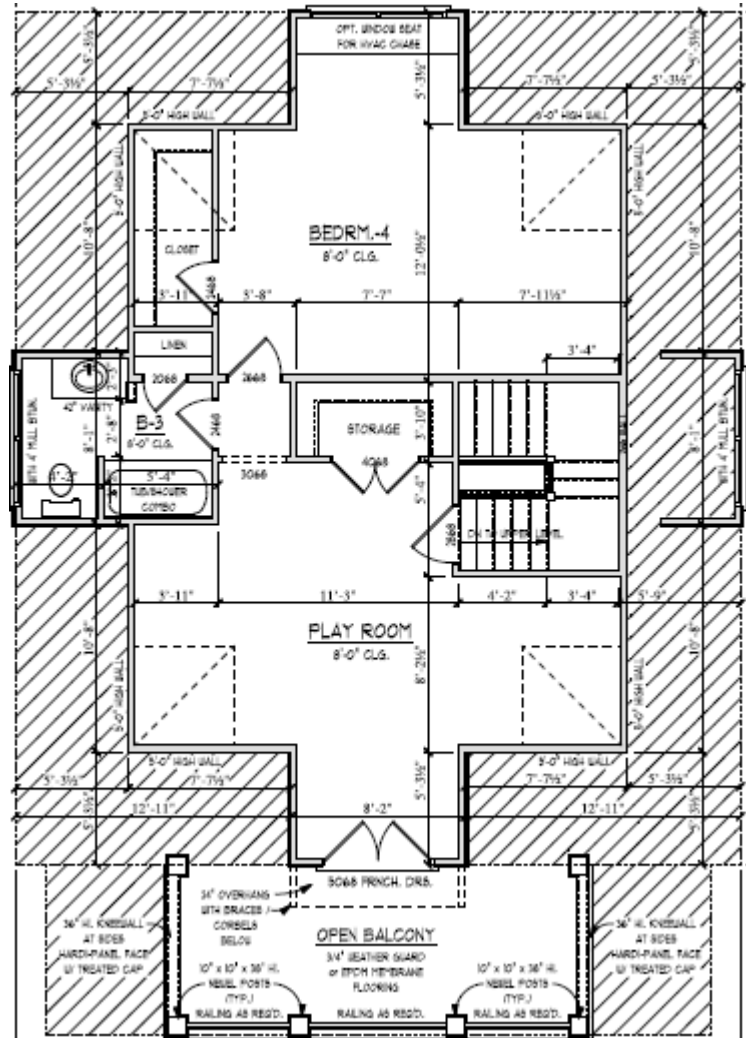

THE EDISTO

3,626,Sq. Ft. | 5 BEDROOMS | 3.5 BATHS

FRONT ELEVATION

different. by design.

cline-homes.com

THE EDISTO

3,626,Sq. Ft. | 5 BEDROOMS | 3.5 BATHS

FIRST FLOOR

different. by design.

cline-homes.com

THE EDISTO

3,626,Sq. Ft. | 5 BEDROOMS | 3.5 BATHS

FIRST FLOOR

THIRD FLOOR

different. by design.

cline-homes.com