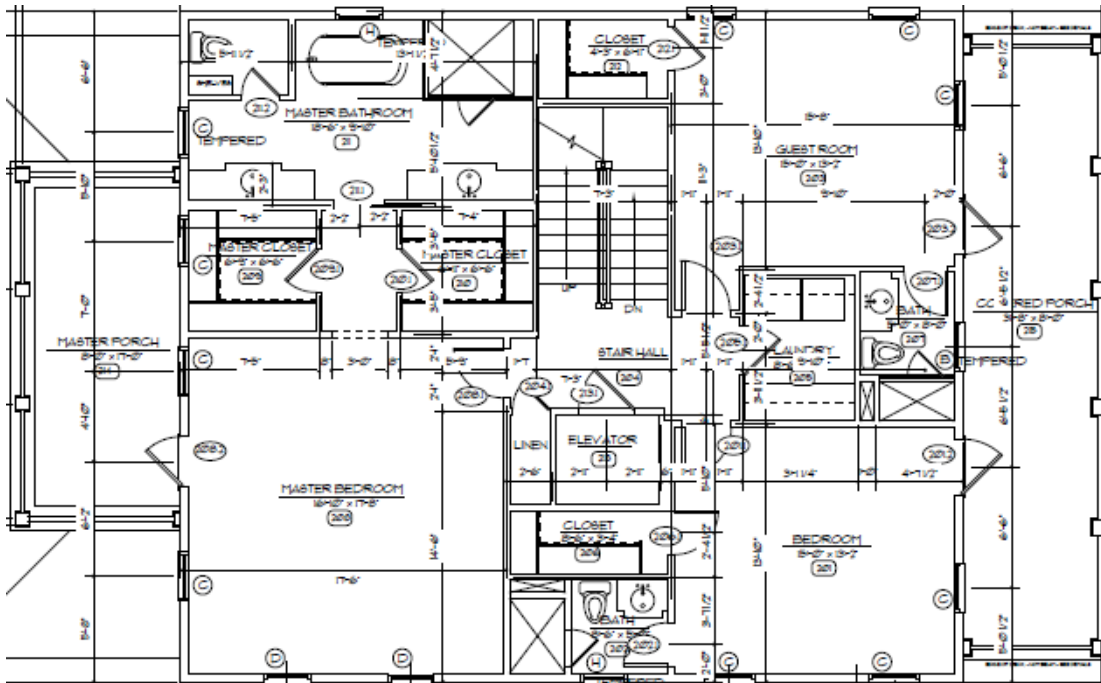

THE COOPER

4,032 SQ. FT. | 4 BEDROOMS | 4.5 BATHS

FRONT ELEVATION

different. by design.

cline-homes.com

THE COOPER

4,032 SQ. FT. | 4 BEDROOMS | 4.5 BATHS

SECOND FLOOR

THIRD FLOOR

different. by design.

cline-homes.com