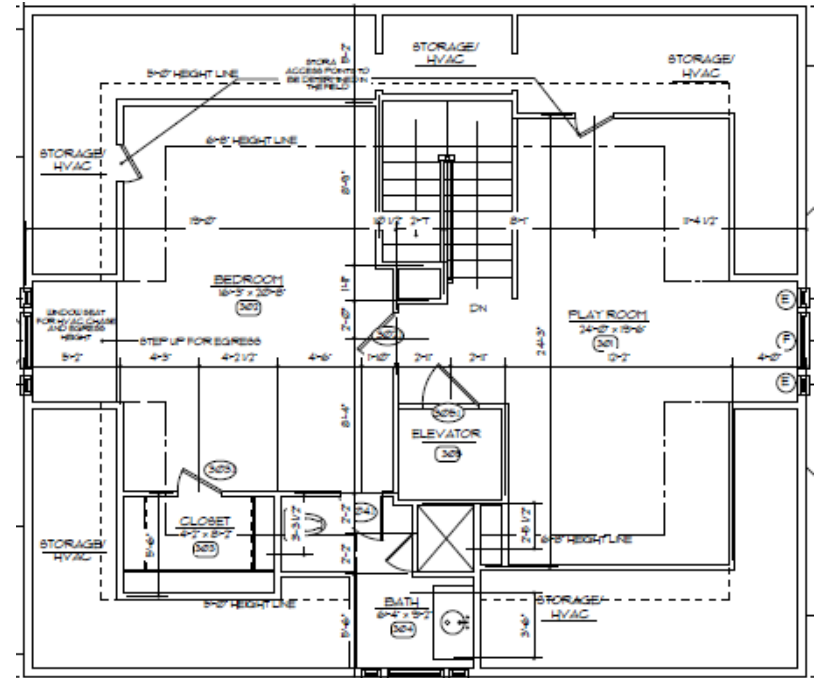

THE COOPER

4,032 SQ. FT. | 4 BEDROOMS | 4.5 BATHS

FRONT ELEVATION

different. by design.

cline-homes.com

THE COOPER

4,032 SQ. FT. | 4 BEDROOMS | 4.5 BATHS

SECOND FLOOR

THIRD FLOOR

different. by design.

cline-homes.com