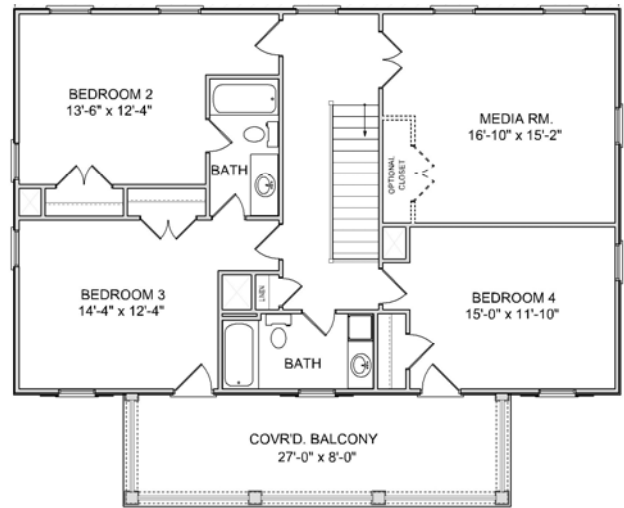

THE SUMTER DP

3,168 SQ. FT. | 4 BEDROOMS | 3.5 BATHS

MAIN LEVEL PLAN

UPPER LEVEL PLAN

different. by design.