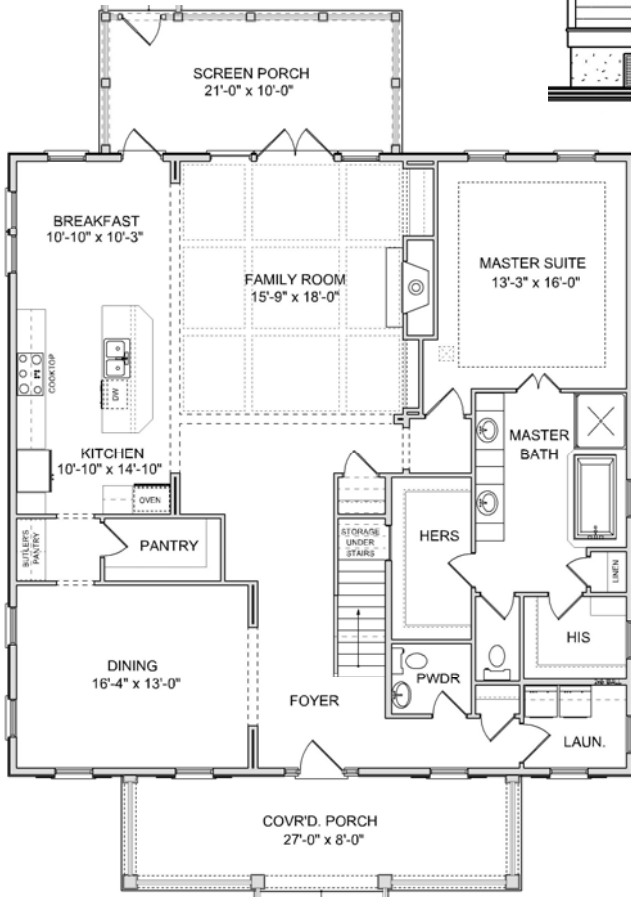

THE SUMTER DP

3,168 SQ. FT. | 4 BEDROOMS | 3.5 BATHS

MAIN LEVEL PLAN

UPPER LEVEL PLAN

different. by design.