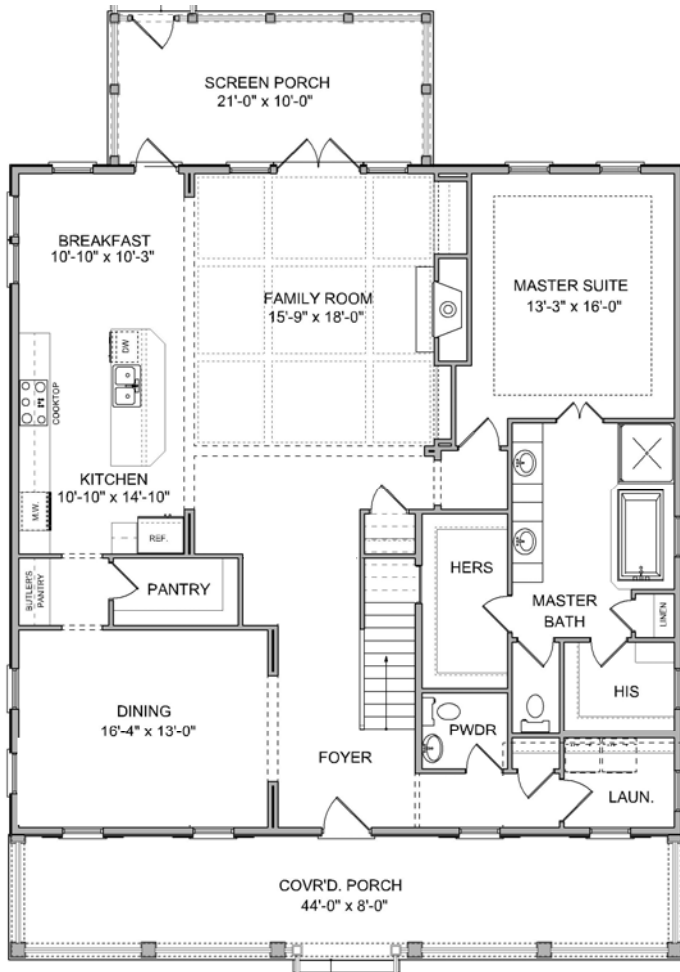

# THE DALTON

3,408 SQ. FT. | 5 BEDROOMS |

3.5 BATHS

MAIN LEVEL

UPPER LEVEL

different. by design.