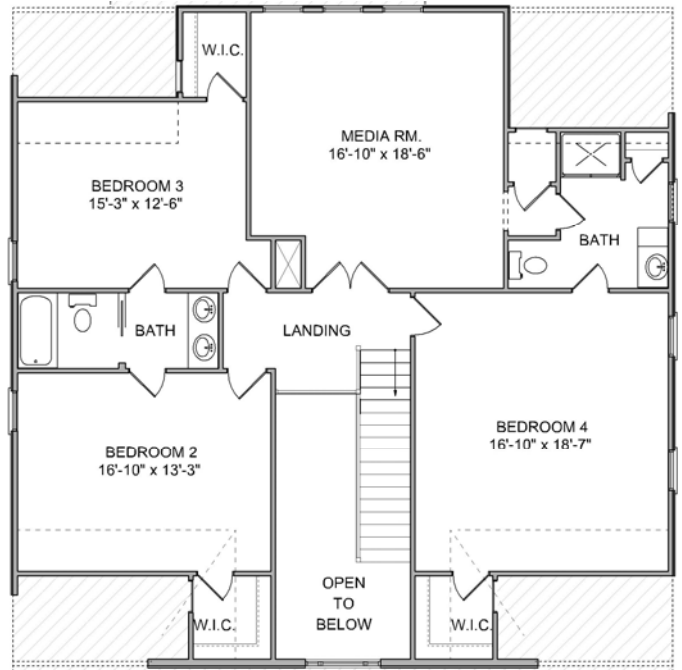

# THE DALTON

3,408 SQ. FT. | 5 BEDROOMS |

3.5 BATHS

MAIN LEVEL

UPPER LEVEL

different. by design.