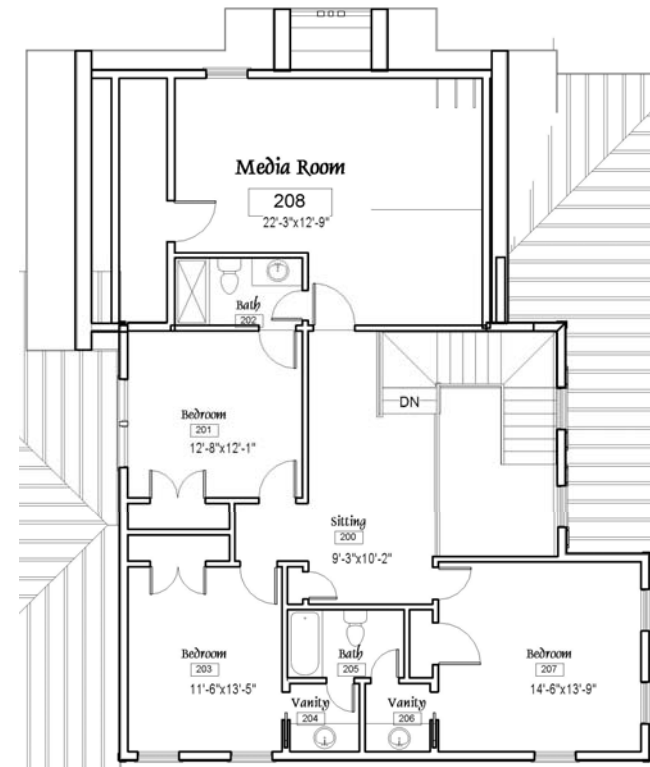

THE AMBERJACK

3,481 SQ. FT. | 4-5 BEDROOMS | 3.5 BATHS

FRONT ELEVATION

different. by design.

cline-homes.com

THE AMBERJACK

3,481 SQ. FT. | 4-5 BEDROOMS | 3.5 BATHS

MAIN LEVEL