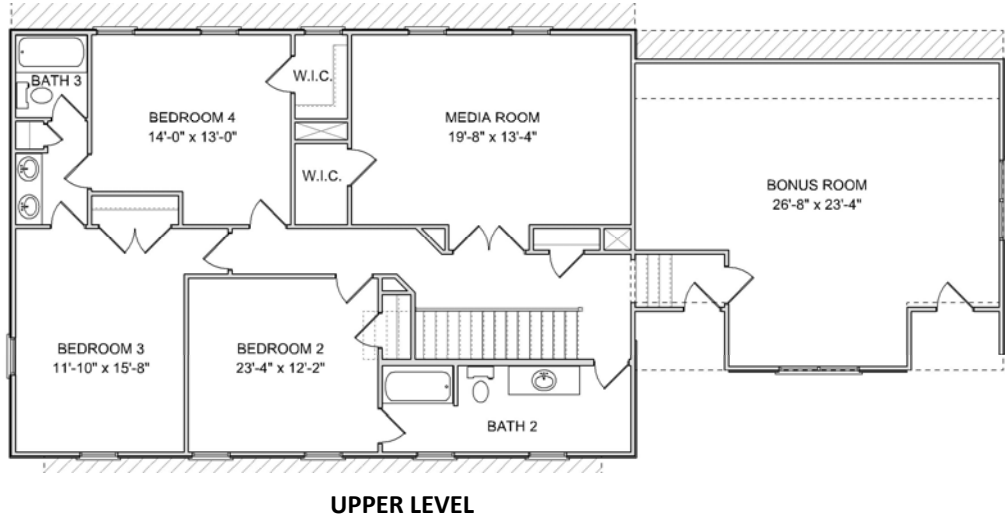

THE FAIRMONT

3,510 SQ. FT. | 5 BEDROOMS | 3.5 BATHS

FRONT ELEVATION

different. by design.

cline-homes.com

THE FAIRMONT

3,510 SQ. FT. | 5 BEDROOMS | 3.5 BATHS

different. by design.