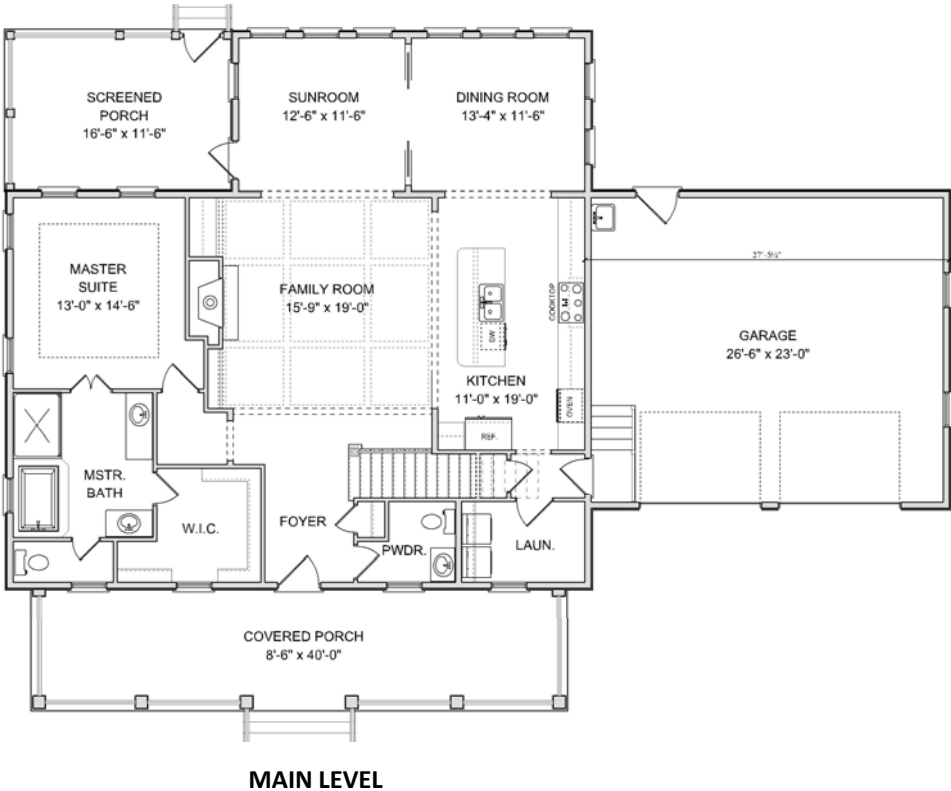

THE FAIRMONT

3,510 SQ. FT. | 5 BEDROOMS | 3.5 BATHS

FRONT ELEVATION

different. by design.

cline-homes.com

THE FAIRMONT

3,510 SQ. FT. | 5 BEDROOMS | 3.5 BATHS

different. by design.