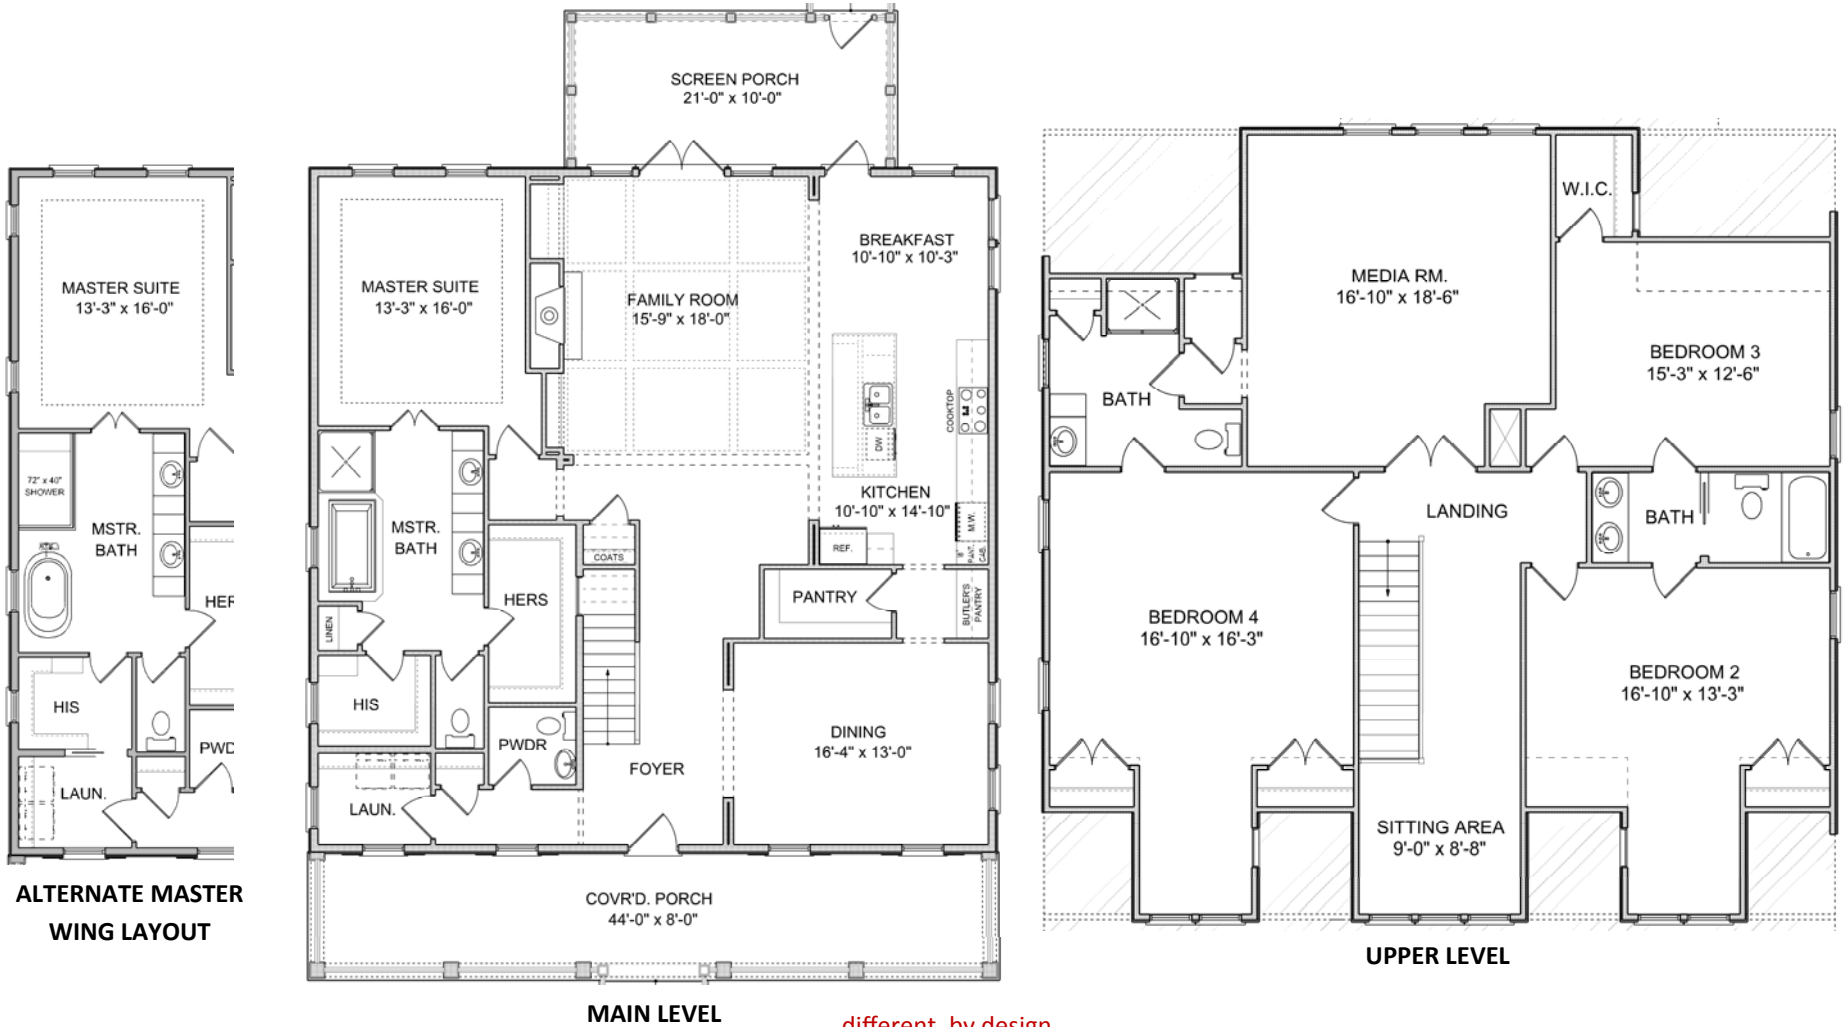

THE MOULTRIE C

3,594 SQ. FT. | 4-5 BEDROOM | 3.5 BATHS

different. by design.

THE MOULTRIE C

3,594 SQ. FT. | 4-5 BEDROOM | 3.5 BATHS

different. by design.