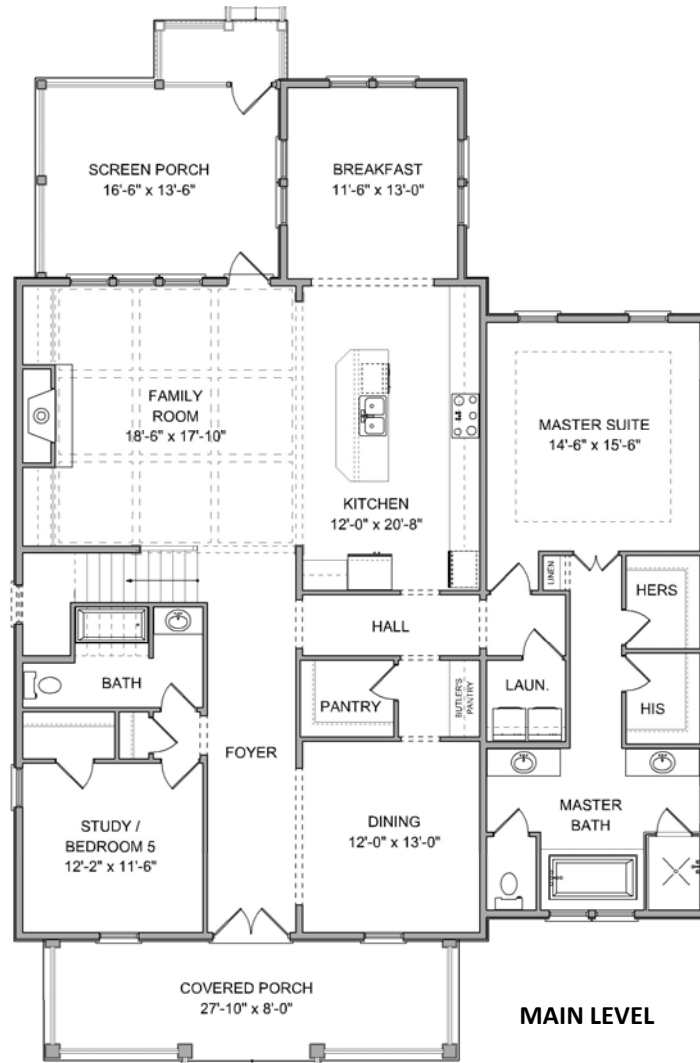

THE SEWEE

3,664 SQ. FT. | 5 BEDROOMS | 4 BATHS

FRONT ELEVATION

different. by design.

cline-homes.com

THE SEWEE

3,664 SQ. FT. | 5 BEDROOMS | 4 BATHS

different. by design.