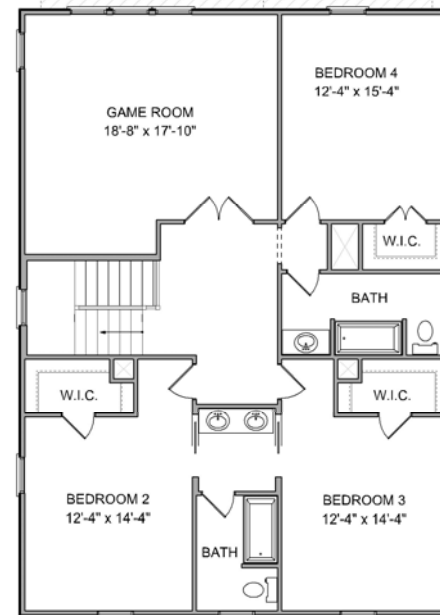

THE SEWEE

3,664 SQ. FT. | 5 BEDROOMS | 4 BATHS

FRONT ELEVATION

different. by design.

cline-homes.com

THE SEWEE

3,664 SQ. FT. | 5 BEDROOMS | 4 BATHS

different. by design.