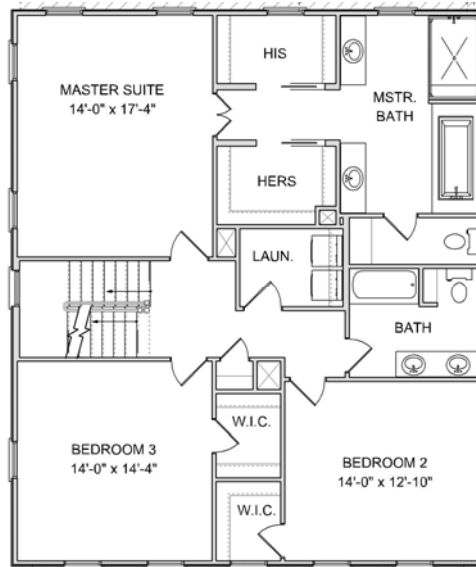

THE CUMBERLAND B

3,704 Sq. Ft. | 4 BEDROOMS | 3.5 BATHS

MAIN LEVEL

SECOND LEVEL

UPPER LEVEL

different. by design.