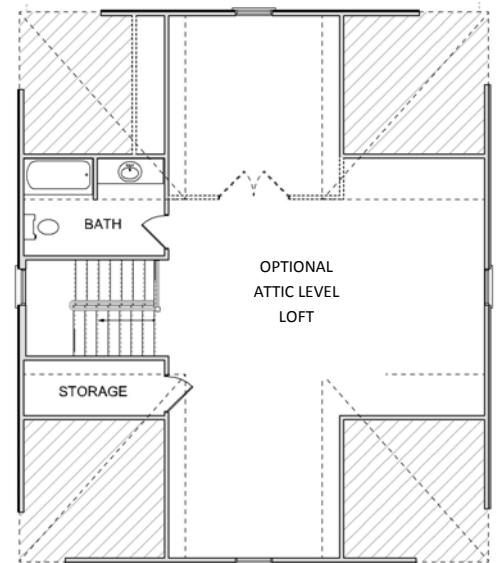

THE CUMBERLAND B

3,704 Sq. Ft. | 4 BEDROOMS | 3.5 BATHS

MAIN LEVEL

SECOND LEVEL

UPPER LEVEL

different. by design.