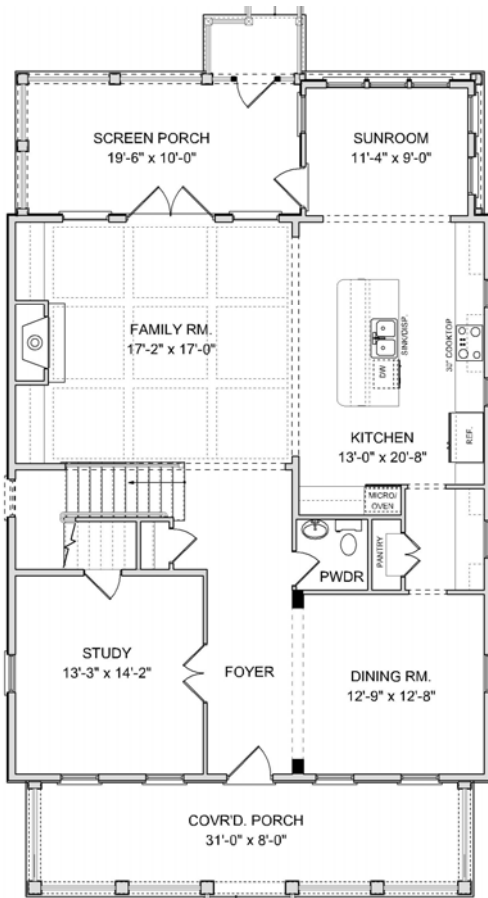

THE CUMBERLAND B

3,704 Sq. Ft. | 4 BEDROOMS | 3.5 BATHS

MAIN LEVEL

SECOND LEVEL

UPPER LEVEL

different. by design.