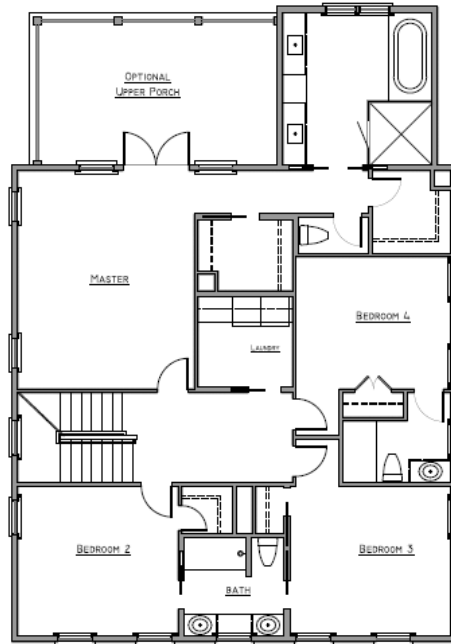

THE STONO

3,889 SQ. FT. | 4 BEDROOMS | 4.5 BATHS

FIRST FLOOR

SECOND FLOOR

THIRD FLOOR

different. by design.