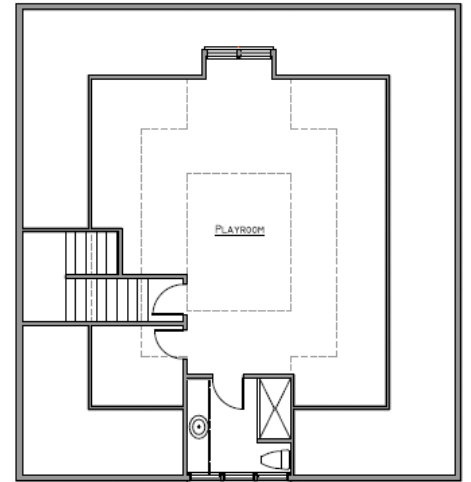

THE STONO

3,889 SQ. FT. | 4 BEDROOMS | 4.5 BATHS

FIRST FLOOR

SECOND FLOOR

THIRD FLOOR

different. by design.