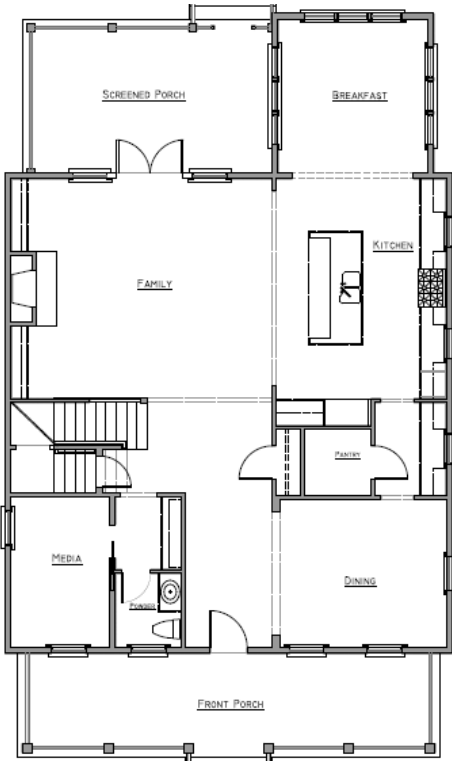

THE STONO

3,889 SQ. FT. | 4 BEDROOMS | 4.5 BATHS

FIRST FLOOR

SECOND FLOOR

THIRD FLOOR

different. by design.