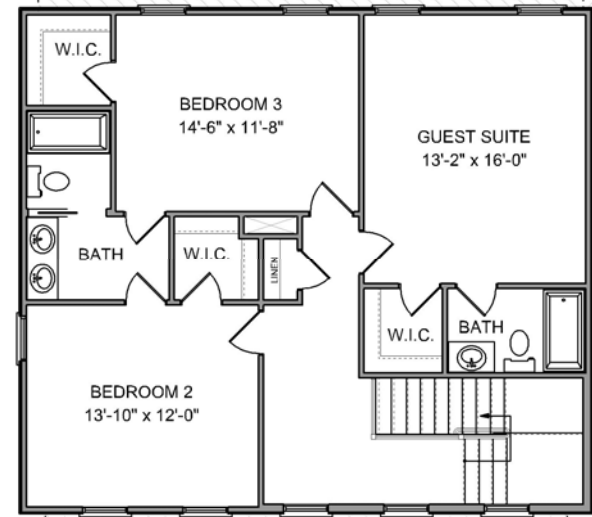

THE WANDO

2,804 SQ. FT. | 4 BEDROOMS | 3.5 BATHS

FRONT ELEVATION

different. by design.

cline-homes.com

THE WANDO

2,804 SQ. FT. | 4 BEDROOMS | 3.5 BATHS

MAIN LEVEL PLAN

UPPERLEVEL PLAN

different. by design.

cline-homes.com