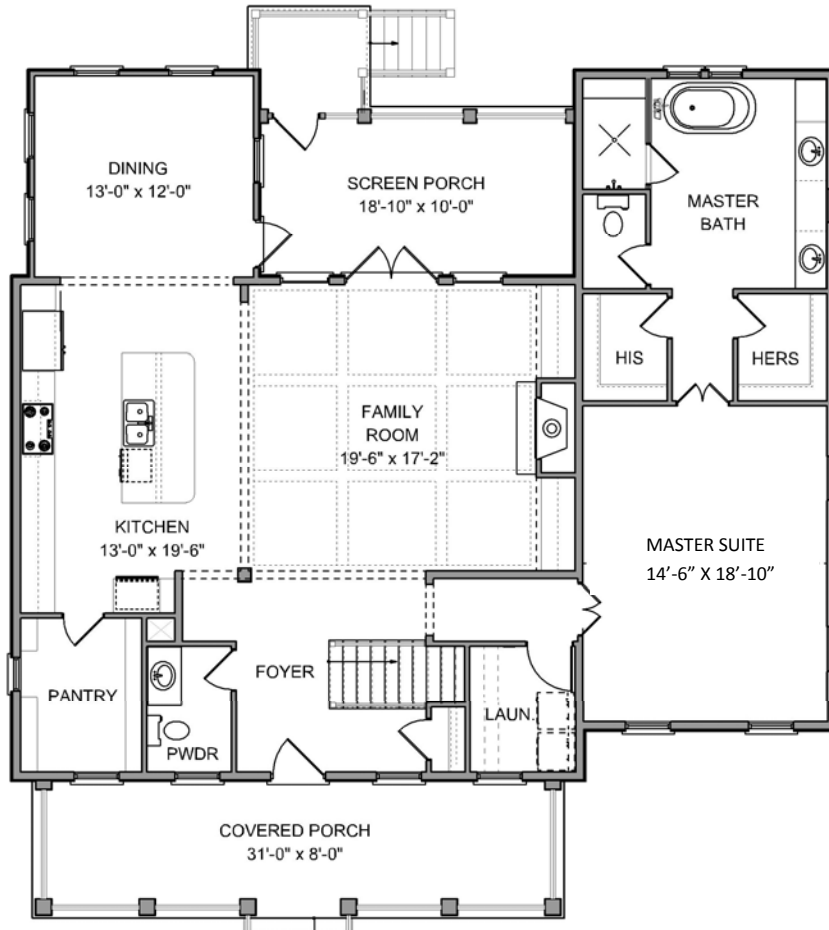

THE WANDO

2,804 SQ. FT. | 4 BEDROOMS | 3.5 BATHS

FRONT ELEVATION

different. by design.

cline-homes.com

THE WANDO

2,804 SQ. FT. | 4 BEDROOMS | 3.5 BATHS

MAIN LEVEL PLAN