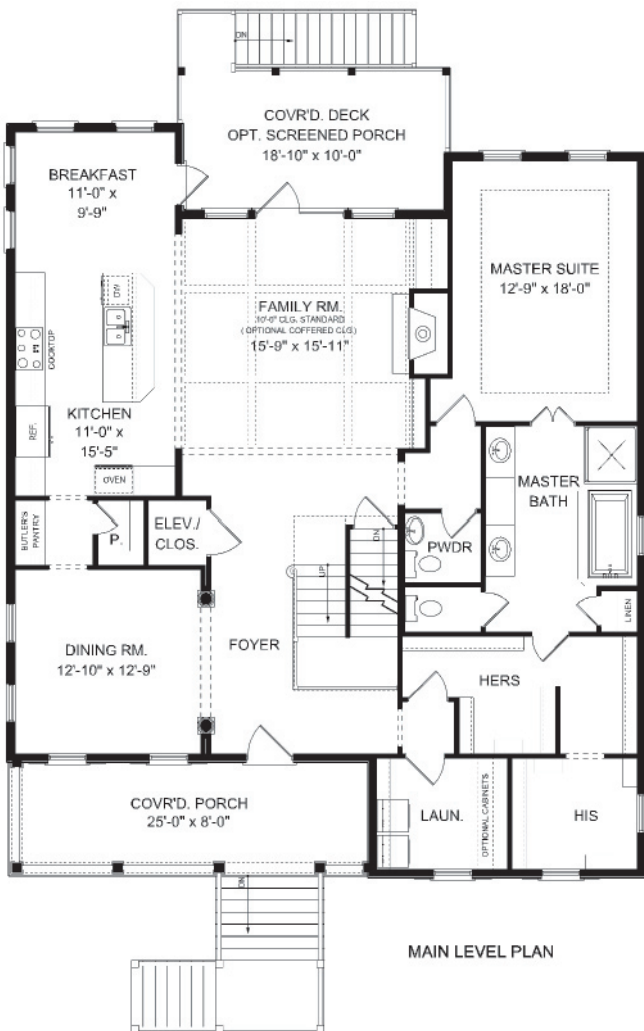

# THE SUMTER

3,371 SQ. FT. | 4-5 BEDROOMS | 3 1/2 BATHS

different. by design.