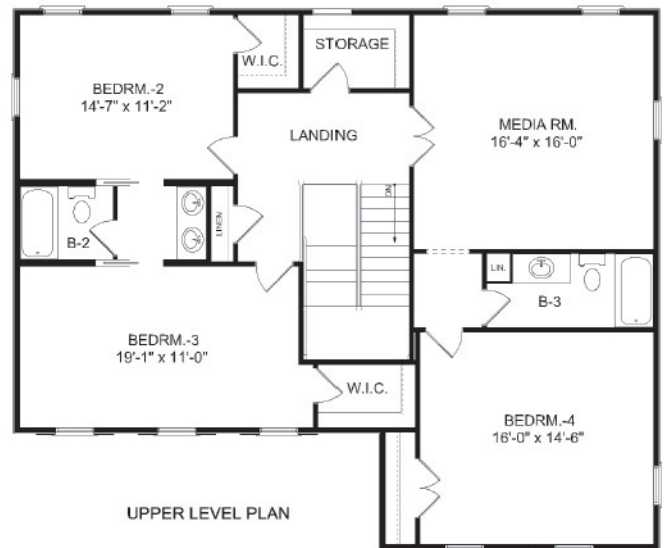

# THE SUMTER

3,371 SQ. FT. | 4-5 BEDROOMS | 3 1/2 BATHS

different. by design.