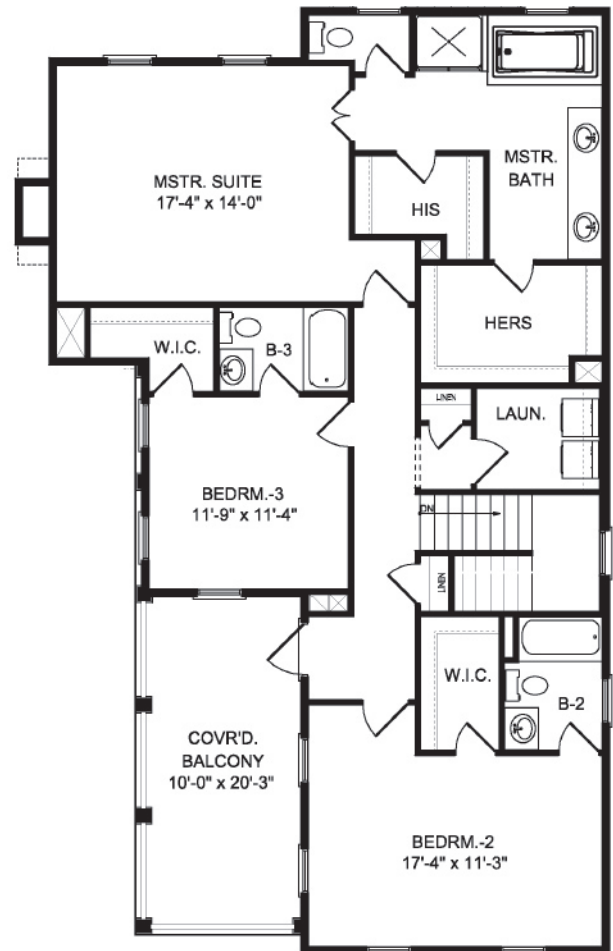

# THE ANSON

2,844 SQ. FT. | 4 BEDROOMS | 4 BATHS

First Floor

Second Floor

different. by design.