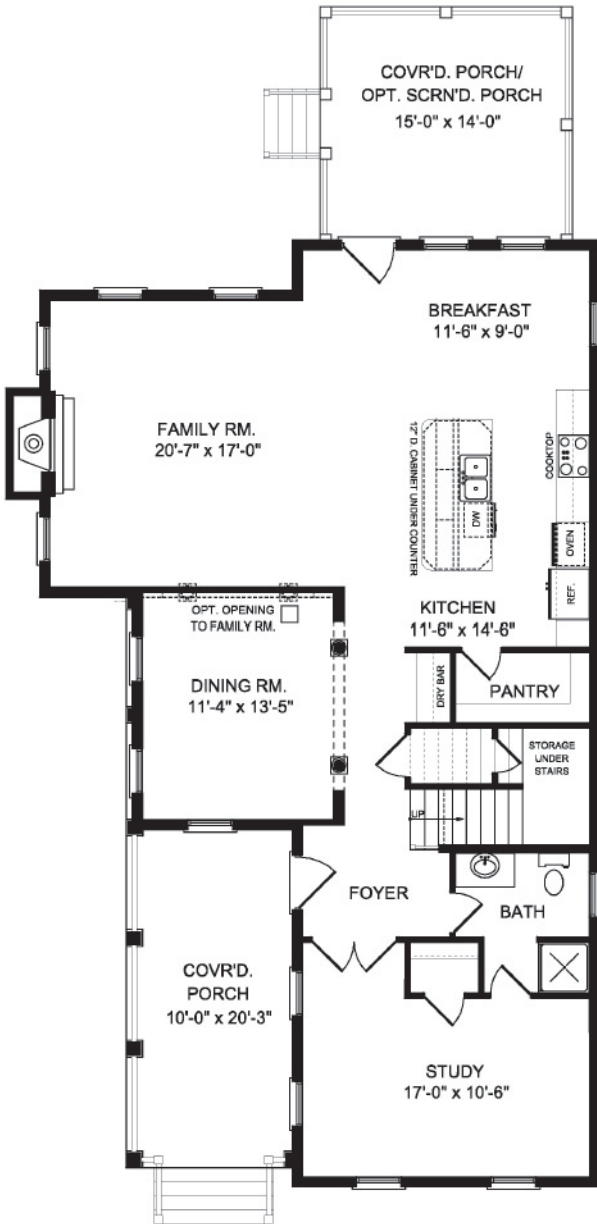

# THE ANSON

2,844 SQ. FT. | 4 BEDROOMS | 4 BATHS

First Floor

Second Floor

different. by design.