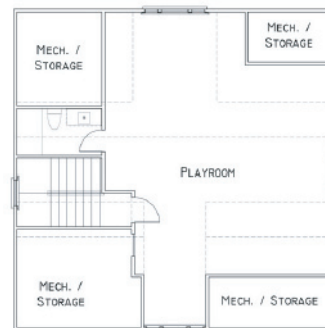

# THE HASELL

3,197 sq. ft. | 4 Bedrooms | 3.5 Baths

different. by design.